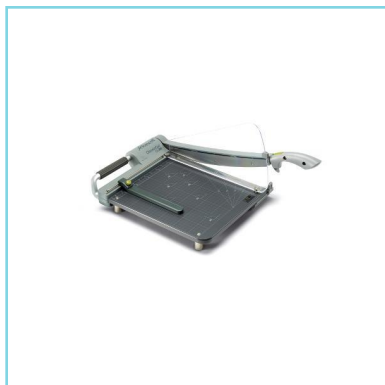

ClassicCut CL200 Guillotine A4 Charcoal

2101972

Product Description

Stylish yet sturdy, the portable ClassicCut™ CL200 is a super-safe A4 guillotine, ideal for offices or schools. The unbreakable safety guard and blade lock protect fingers from the self-sharpening steel blade and an adjustable paper edge guide ensures the precise cut of up to 15 sheets at a time.

Features

- Adjustable paper edge guide aligns paper for a more precise cut
- Handle stays in upright position for extra safety
- Use the Blade Lock when guillotine is not in use for added safety
- Durable solid base is marked with grid lines, measurements and paper guides for an accurate cut

Specifications

- **Document Size** A4
- **Period of Warranty** 2 years

Product information

Gross weight 3.61kg

Retail Packaging Information

Depth 660mm
Width 403mm
Height 152mm
Gross weight 4.42kg
UPC# 5028252250443
Unit quantity 1

Master Case Information

Depth 610mm
Width 410mm
Height 680mm
Gross weight 22.00kg
UPC# 5028253250442
Unit quantity 4

Shipping Information

Country of origin CN
Minimum Order Quantity 1